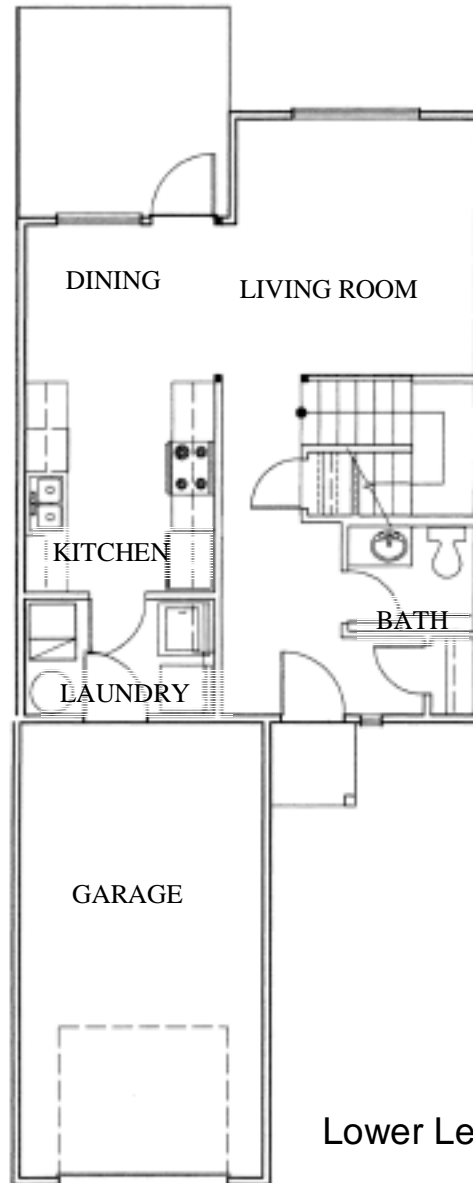

Sylvan Creek

Creekside Arbour

1425 NE 5th
Meridian, ID 83642
Ph. 887-9388

Townhome Features

1200 Sq. Ft.
Two Bedroom
One Bath + Powder Room
Direct Access Garage with Opener
Upgraded Kitchens with Pantry
Personal Patios
High Speed Internet Ready
Natural Gas Heat
Washer & Dryer Hookups
Central Air Conditioning

Utilities Furnished:
Expanded Basic Cable TV
Water
Sewer
Trash Pickup

Onsite Amenities

Pool and Spa
Fitness Center
Computer Center with High Speed Internet
Wireless Hotspot
Conference Room
Entertainment Room with;
Big Screen TV, DVD,
Fireplace, Kitchenette

Privately Owned and Managed
Onsite management and Maintenance

Lower Level