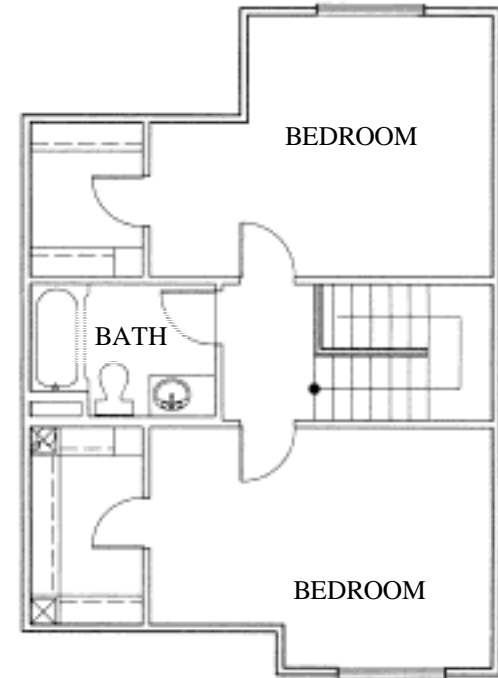

Upper Level