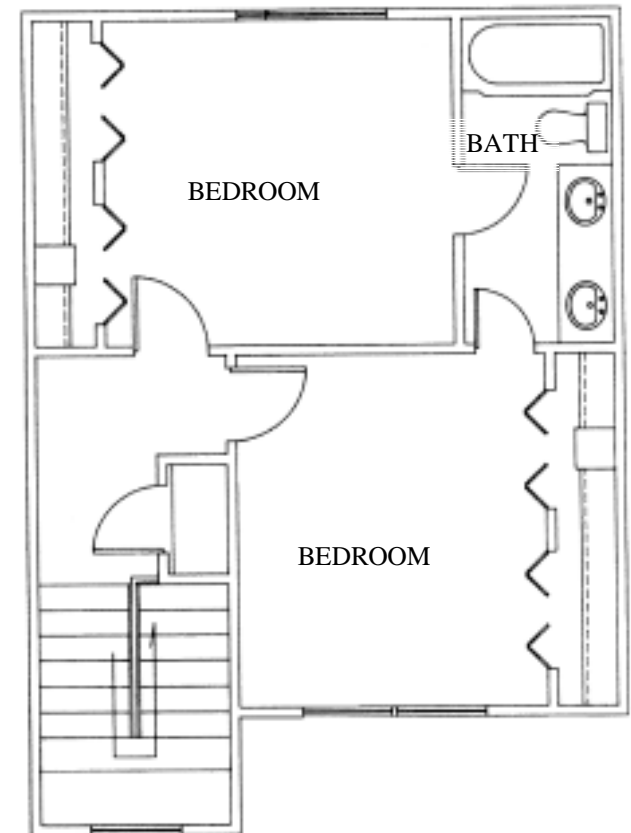

Upper Level